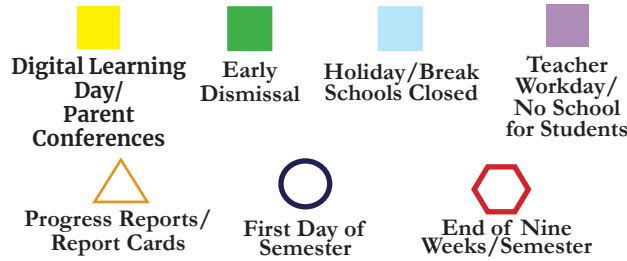

## First Semester

July 28-Aug. 3.....Pre-Planning for Teachers  
 August 4.....First Day of School  
 September 2.....Digital learning Day/  
 Parent Conferences  
 September 5.....Labor Day Holiday  
 September 6.....Progress Reports  
 October 6.....End of First Nine Weeks  
 October 10.....Student/Teacher Fall Break  
 October 11.....Student Fall Break  
 District Professional Learning Day  
 October 14.....Report Cards  
 November 10.....Progress Reports  
 November 11.....Veterans Day Holiday  
 November 21-25.....Thanksgiving Holidays  
 December 15-20.....Semester Exams  
 December 20.....Early Dismissal/  
 Last Day of Semester  
 December 21-January 3.....Winter Break  
 January 4.....Teacher Work Day

## Second Semester

January 5.....First Day of Second Semester  
 January 10.....Report Cards  
 January 16.....Martin Luther King, Jr. Holiday  
 February 7.....Progress Reports  
 February 17.....District Professional Learning  
 February 20.....Student/Teacher Break  
 March 10.....Digital Learning Day/  
 Parent Conferences  
 March 13.....Student/Teacher Holiday  
 March 14.....End of Third Nine Weeks  
 March 21.....Report Cards  
 April 3-10.....Spring Break  
 April 21.....Progress Reports  
 May 19-24.....Semester Exams  
 May 24.....Early Dismissal/  
 Last Day of Semester  
 May 25,26.....Post-Planning for Teachers  
 May 26.....Report Cards